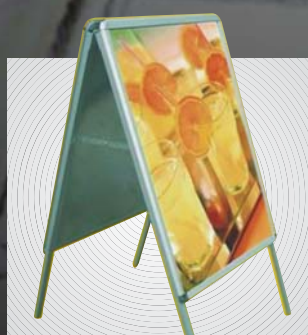

Curved frame.  
Entry/exit sign

Clamp frame.  
Entry/exit sign

Brushed stainless steel  
queue pole with rope

Aluminum grooved queue  
pole with belt

Flag sign

Functional crowd control requires a range of products: Visual outdoor signs, efficient queue poles and indoor guidance. We especially recommend taking a look at our aluminum grooved queue pole. It is impressive and elegant, but at the same time has an assertive presence.

## GUIDANCE AND SIGNAGE SOLUTION

Free standing double  
side sign

Pyramid double sign

Wall mount  
penetrating clamp

Wall mount  
side clamp

Flag sign

For full range of products please enter [www.aradartdisplay.com](http://www.aradartdisplay.com)