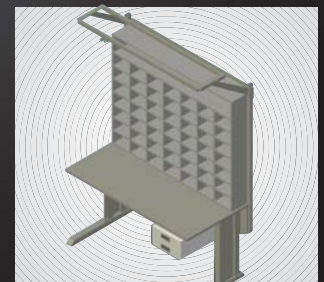

Curved frame.  
Entry/exit sign

Clamp frame.  
Entry/exit sign

Brushed stainless steel  
queue pole with rope

Aluminum grooved queue  
pole with belt

Flag sign

Functional crowd control requires a range of products: Visual outdoor signs, efficient queue poles and indoor guidance. We especially recommend taking a look at our aluminum grooved queue pole. It is impressive and elegant, but at the same time has an assertive presence.

## GUIDANCE AND SIGNAGE SOLUTION

Free standing double  
side sign

Pyramid double sign

Wall mount  
penetrating clamp

Wall mount  
side clamp

Flag sign

For full range of products please enter [www.aradartdisplay.com](http://www.aradartdisplay.com)

Indoor letter box

Outdoor letter box

Wall mount mini letter box

Outdoor storage box for postman

Safe personal letter box

In recent years, we have developed a unique specialty in postal and banks' needs and solutions. Our products are based mainly on metal with combinations of wood and plastic. We follow the project through from its basics till the final stage, including R&D, design, production and installation

## CABLE & ROD SYSTEM

Stopper for extension sorting table

Optional extension for horizontal table

Optional extension for vertical table

Sorting letters table. Vertical position

Sorting letters table. Horizontal position