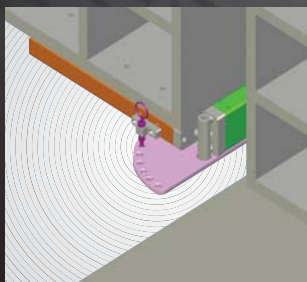

ART POSTAL & BANK

CABLE & ROD SYSTEM

Stopper for extension sorting table