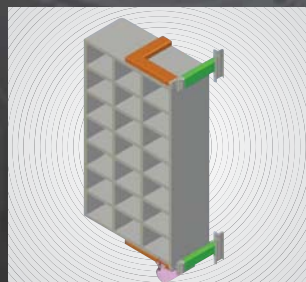

Curved frame.  
Entry/exit sign

Clamp frame.  
Entry/exit sign

Brushed stainless steel  
queue pole with rope

Aluminum grooved queue  
pole with belt

Flag sign

Functional crowd control requires a range of products: Visual outdoor signs, efficient queue poles and indoor guidance. We especially recommend taking a look at our aluminum grooved queue pole. It is impressive and elegant, but at the same time has an assertive presence.

## GUIDANCE AND SIGNAGE SOLUTION

Free standing double  
side sign

Pyramid double sign

Wall mount  
penetrating clamp

Wall mount  
side clamp

Flag sign

For full range of products please enter [www.aradartdisplay.com](http://www.aradartdisplay.com)

Indoor letter box

Outdoor letter box

Wall mount mini letter box

Outdoor storage box for postman

Safe personal letter box

In recent years, we have developed a unique specialty in postal and banks' needs and solutions. Our products are based mainly on metal with combinations of wood and plastic. We follow the project through from its basics till the final stage, including R&D, design, production and installation

## CABLE & ROD SYSTEM

Stopper for extension sorting table

Optional extension for horizontal table

Optional extension for vertical table

Sorting letters table. Vertical position

Sorting letters table. Horizontal position