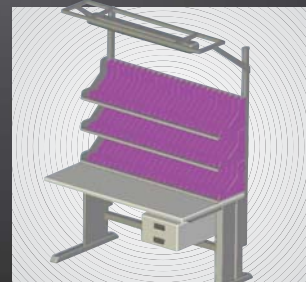

Curved frame.  
Entry/exit sign

Clamp frame.  
Entry/exit sign

Brushed stainless steel  
queue pole with rope

Aluminum grooved queue  
pole with belt

Flag sign

Functional crowd control requires a range of products: Visual outdoor signs, efficient queue poles and indoor guidance. We especially recommend taking a look at our aluminum grooved queue pole. It is impressive and elegant, but at the same time has an assertive presence.

## CABLE & ROD SYSTEM

Stopper for extension sorting table

Optional extension for horizontal table

Optional extension for vertical table

Sorting letters table. Vertical position

Sorting letters table. Horizontal position