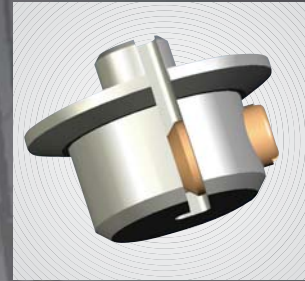

Shelving cable unit

Ceiling to floor unit

Double clamp.
Fast connection

Panel support.
Fast connection

Signage to cable clamp.
Fast connection

Our new fast line of Cable & Rod provides innovative function abilities. Fast and easy set-up makes the system accessible for any use.

ART SPACE

CABLE & ROD SYSTEM

Wall mount
rod support

Double sign
clamp for rod system

Ceiling/floor rod unit

Rod wall mount unit

Sign clamp for rod

For full range of products please enter www.aradartdisplay.com

Bags waterfall

Straight arm face out

Six stoppers waterfall

Shelf bracket

Eight stoppers waterfall

Wall Display can be both attractive and functional at the same time. We have removed welding marks, designed the products and strengthened them so that they will be your best salesperson in the shop.