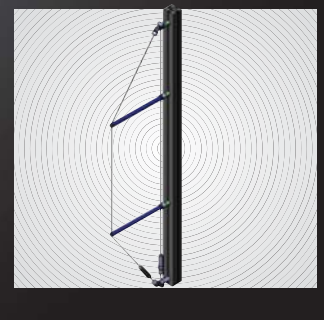

Shelving cable unit

Ceiling to floor unit

Double clamp.
Fast connection

Panel support.
Fast connection

Signage to cable clamp.
Fast connection

Our new fast line of Cable & Rod provides innovative function abilities. Fast and easy set-up makes the system accessible for any use.

Overview - wall mount shelving unit

Triple ceiling to floor holder

Wall mount shelving. Lower unit

Wall mount shelving. Upper unit

Stabilizer clamp for shelving unit

Planning your next fair stand ? Our cable system fits any profile system. Elegant look and simple set-up. We provide a variety of signage, shelving and display functions.

ART EXPO

WHERE PROFILES AND CABLES MEET

Overview - 4 sides signage unit

Overview - wall to floor signage unit

Overview - ceiling to floor signage unit

Installation stages

Overview - wall mount signage unit

For full range of products please enter www.aradartdisplay.com