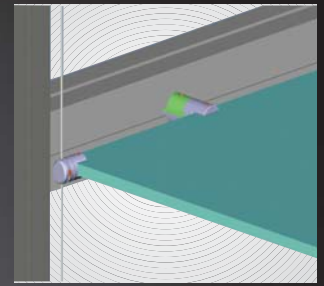

Overview - wall mount shelving unit

Triple ceiling to floor holder

Wall mount shelving. Lower unit

Wall mount shelving. Upper unit

Stabilizer clamp for shelving unit

Planning your next fair stand ? Our cable system fits any profile system. Elegant look and simple set-up. We provide a variety of signage, shelving and display functions.

ART EXPO

WHERE PROFILES AND CABLES MEET

Overview - 4 sides signage unit

Overview - wall to floor signage unit

Overview - ceiling to floor signage unit

Installation stages

Overview - wall mount signage unit

For full range of products please enter www.aradartdisplay.com