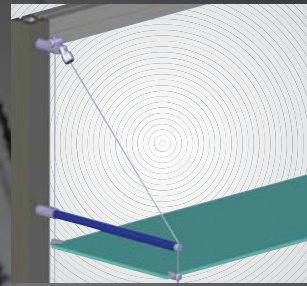

Arm support for grid basket

Grid basket

Double connection hinge

Universal connector

Floor to ceiling triple cable unit

Our engineering and designing dept. offers innovative ideas and possibilities. Whether you have a drawing, an existing product or if you are looking for a full solution, we invite you to benefit from our abilities and experience in metal production.

ART OEM

CABLE & ROD SYSTEM

Universal clamp for exhibition profiles

Glasses displayer. Fast connection

Plastic glasses displayer

Pole stabilizer

Stainless steel door for safe letter box

For full range of products please enter www.aradartdisplay.com

Overview - wall mount shelving unit

Triple ceiling to floor holder

Wall mount shelving. Lower unit

Wall mount shelving. Upper unit

Stabilizer clamp for shelving unit

Planning your next fair stand ? Our cable system fits any profile system. Elegant look and simple set-up. We provide a variety of signage, shelving and display functions.