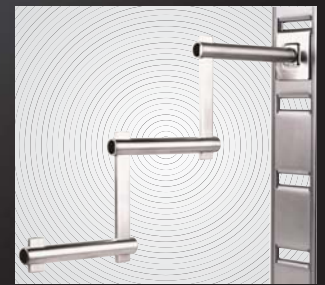

Shelving cable unit

Ceiling to floor unit

Double clamp.
Fast connection

Panel support.
Fast connection

Signage to cable clamp.
Fast connection

Our new fast line of Cable & Rod provides innovative function abilities. Fast and easy set-up makes the system accessible for any use.

Bags waterfall

Straight arm face out

Six stoppers waterfall

Shelf bracket

Eight stoppers waterfall

Wall Display can be both attractive and functional at the same time. We have removed welding marks, designed the products and strengthened them so that they will be your best salesperson in the shop.

ART WALL

WALL DISPLAY ACCESSORIES

3D shoe displayer

Oval shoe displayer

Hang rail heavy duty bar

Hook lock

Three tier waterfall

For full range of products please enter www.aradartdisplay.com

Arm support for grid basket

Grid basket

Double connection hinge

Universal connector

Floor to ceiling triple cable unit

Our engineering and designing dept. offers innovative ideas and possibilities. Whether you have a drawing, an existing product or if you are looking for a full solution, we invite you to benefit from our abilities and experience in metal production.