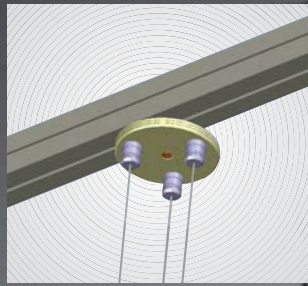

Shelving cable unit

Ceiling to floor unit

Double clamp.
Fast connection

Panel support.
Fast connection

Signage to cable clamp.
Fast connection

Our new fast line of Cable & Rod provides innovative function abilities. Fast and easy set-up makes the system accessible for any use.

Arm support for grid basket

Grid basket

Double connection hinge

Universal connector

Floor to ceiling triple cable unit

Our engineering and designing dept. offers innovative ideas and possibilities. Whether you have a drawing, an existing product or if you are looking for a full solution, we invite you to benefit from our abilities and experience in metal production.

ART OEM

CABLE & ROD SYSTEM

Universal clamp for exhibition profiles

Glasses displayer. Fast connection

Plastic glasses displayer

Pole stabilizer

Stainless steel door for safe letter box

For full range of products please enter www.aradartdisplay.com

Overview - wall mount shelving unit

Triple ceiling to floor holder

Wall mount shelving. Lower unit

Wall mount shelving. Upper unit

Stabilizer clamp for shelving unit

Planning your next fair stand ? Our cable system fits any profile system. Elegant look and simple set-up. We provide a variety of signage, shelving and display functions.