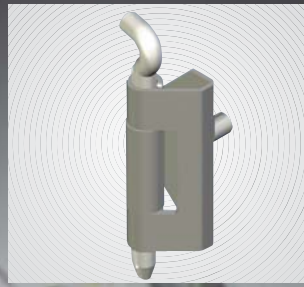

Shelving cable unit

Ceiling to floor unit

Double clamp.
Fast connection

Panel support.
Fast connection

Signage to cable clamp.
Fast connection

Our new fast line of Cable & Rod provides innovative function abilities. Fast and easy set-up makes the system accessible for any use.

Bags waterfall

Straight arm face out

Six stoppers waterfall

Shelf bracket

Eight stoppers waterfall

Wall Display can be both attractive and functional at the same time. We have removed welding marks, designed the products and strengthened them so that they will be your best salesperson in the shop.

ART WALL

WALL DISPLAY ACCESSORIES

3D shoe displayer

Oval shoe displayer

Hang rail heavy duty bar

Hook lock

Three tier waterfall

For full range of products please enter www.aradartdisplay.com

Arm support for grid basket

Grid basket

Double connection hinge

Universal connector

Floor to ceiling triple cable unit

Our engineering and designing dept. offers innovative ideas and possibilities. Whether you have a drawing, an existing product or if you are looking for a full solution, we invite you to benefit from our abilities and experience in metal production.