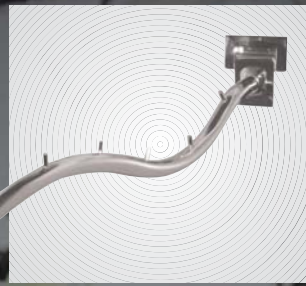

Shelving cable unit

Ceiling to floor unit

Double clamp.
Fast connection

Panel support.
Fast connection

Signage to cable clamp.
Fast connection

Our new fast line of Cable & Rod provides innovative function abilities. Fast and easy set-up makes the system accessible for any use.

ART SPACE

CABLE & ROD SYSTEM

Wall mount
rod support

Double sign
clamp for rod system

Ceiling/floor rod unit

Rod wall mount unit

Sign clamp for rod

For full range of products please enter www.aradartdisplay.com

Bags waterfall

Straight arm face out

Six stoppers waterfall

Shelf bracket

Eight stoppers waterfall

Wall Display can be both attractive and functional at the same time. We have removed welding marks, designed the products and strengthened them so that they will be your best salesperson in the shop.

ART WALL

WALL DISPLAY ACCESSORIES

3D shoe displayer

Oval shoe displayer

Hang rail heavy duty bar

Hook lock

Three tier waterfall

For full range of products please enter www.aradartdisplay.com