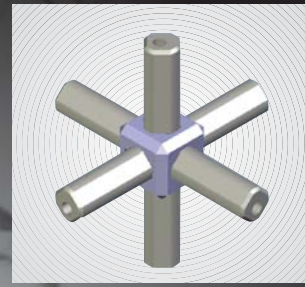

Universal connector