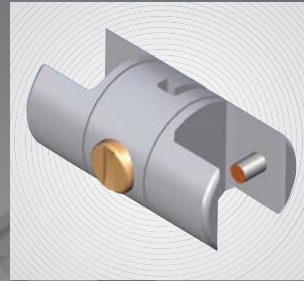

Shelving cable unit

Ceiling to floor unit

Double clamp.
Fast connection

Panel support.
Fast connection

Signage to cable clamp.
Fast connection

Our new fast line of Cable & Rod provides innovative function abilities. Fast and easy set-up makes the system accessible for any use.

ART SPACE

CABLE & ROD SYSTEM

Wall mount
rod support

Double sign
clamp for rod system

Ceiling/floor rod unit

Rod wall mount unit

Sign clamp for rod

For full range of products please enter www.aradartdisplay.com

Bags waterfall

Straight arm face out

Six stoppers waterfall

Shelf bracket

Eight stoppers waterfall

Wall Display can be both attractive and functional at the same time. We have removed welding marks, designed the products and strengthened them so that they will be your best salesperson in the shop.