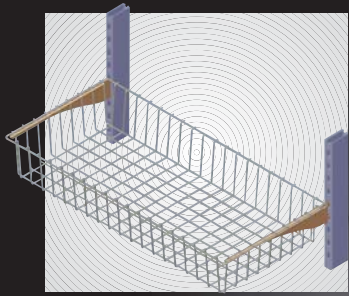

Shelving cable unit

Ceiling to floor unit

Double clamp.
Fast connection

Panel support.
Fast connection

Signage to cable clamp.
Fast connection

Our new fast line of Cable & Rod provides innovative function abilities. Fast and easy set-up makes the system accessible for any use.

Bags waterfall

Straight arm face out

Six stoppers waterfall

Shelf bracket

Eight stoppers waterfall

Wall Display can be both attractive and functional at the same time. We have removed welding marks, designed the products and strengthened them so that they will be your best salesperson in the shop.

ART WALL

WALL DISPLAY ACCESSORIES

3D shoe displayer

Oval shoe displayer

Hang rail heavy duty bar

Hook lock

Three tier waterfall

For full range of products please enter www.aradartdisplay.com

Arm support for grid basket

Grid basket

Double connection hinge

Universal connector

Floor to ceiling triple cable unit

Our engineering and designing dept. offers innovative ideas and possibilities. Whether you have a drawing, an existing product or if you are looking for a full solution, we invite you to benefit from our abilities and experience in metal production.