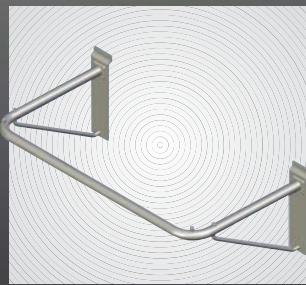

Shelving cable unit

Ceiling to floor unit

Double clamp.
Fast connection

Panel support.
Fast connection

Signage to cable clamp.
Fast connection

Our new fast line of Cable & Rod provides innovative function abilities. Fast and easy set-up makes the system accessible for any use.

Bags waterfall

Straight arm face out

Six stoppers waterfall

Shelf bracket

Eight stoppers waterfall

Wall Display can be both attractive and functional at the same time. We have removed welding marks, designed the products and strengthened them so that they will be your best salesperson in the shop.

ART WALL

WALL DISPLAY ACCESSORIES

3D shoe displayer

Oval shoe displayer

Hang rail heavy duty bar

Hook lock

Three tier waterfall

For full range of products please enter www.aradartdisplay.com

Arm support for grid basket

Grid basket

Double connection hinge

Universal connector

Floor to ceiling triple cable unit

Our engineering and designing dept. offers innovative ideas and possibilities. Whether you have a drawing, an existing product or if you are looking for a full solution, we invite you to benefit from our abilities and experience in metal production.