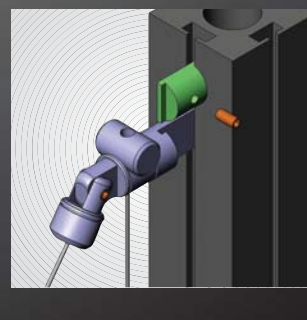

Shelving cable unit

Ceiling to floor unit

Double clamp.
Fast connection

Panel support.
Fast connection

Signage to cable clamp.
Fast connection

Our new fast line of Cable & Rod provides innovative function abilities. Fast and easy set-up makes the system accessible for any use.

Arm support for grid basket

Grid basket

Double connection hinge

Universal connector

Floor to ceiling triple cable unit

Our engineering and designing dept. offers innovative ideas and possibilities. Whether you have a drawing, an existing product or if you are looking for a full solution, we invite you to benefit from our abilities and experience in metal production.

Overview - wall mount shelving unit

Triple ceiling to floor holder

Wall mount shelving. Lower unit

Wall mount shelving. Upper unit

Stabilizer clamp for shelving unit

Planning your next fair stand ? Our cable system fits any profile system. Elegant look and simple set-up. We provide a variety of signage, shelving and display functions.

ART EXPO

WHERE PROFILES AND CABLES MEET

Overview - 4 sides signage unit

Overview - wall to floor signage unit

Overview - ceiling to floor signage unit

Installation stages

Overview - wall mount signage unit

For full range of products please enter www.aradartdisplay.com