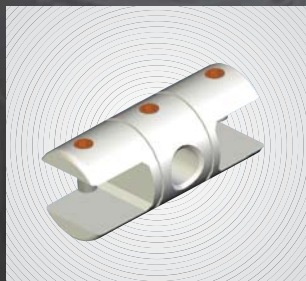

Shelving cable unit

Ceiling to floor unit

Double clamp.
Fast connection

Panel support.
Fast connection

Signage to cable clamp.
Fast connection

Our new fast line of Cable & Rod provides innovative function abilities. Fast and easy set-up makes the system accessible for any use.

ART SPACE

CABLE & ROD SYSTEM

Wall mount
rod support

Double sign
clamp for rod system

Ceiling/floor rod unit

Rod wall mount unit

Sign clamp for rod

For full range of products please enter www.aradartdisplay.com

Bags waterfall

Straight arm face out

Six stoppers waterfall

Shelf bracket

Eight stoppers waterfall

Wall Display can be both attractive and functional at the same time. We have removed welding marks, designed the products and strengthened them so that they will be your best salesperson in the shop.

Arm support for grid basket

Grid basket

Double connection hinge

Universal connector

Floor to ceiling triple cable unit

Our engineering and designing dept. offers innovative ideas and possibilities. Whether you have a drawing, an existing product or if you are looking for a full solution, we invite you to benefit from our abilities and experience in metal production.