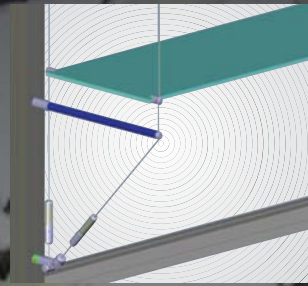

Arm support for grid basket

Grid basket

Double connection hinge

Universal connector

Floor to ceiling triple cable unit

Our engineering and designing dept. offers innovative ideas and possibilities. Whether you have a drawing, an existing product or if you are looking for a full solution, we invite you to benefit from our abilities and experience in metal production.

ART OEM

CABLE & ROD SYSTEM

Universal clamp for exhibition profiles

Glasses displayer. Fast connection

Plastic glasses displayer

Pole stabilizer

Stainless steel door for safe letter box

For full range of products please enter www.aradartdisplay.com

Overview - wall mount shelving unit

Triple ceiling to floor holder

Wall mount shelving. Lower unit

Wall mount shelving. Upper unit

Stabilizer clamp for shelving unit

Planning your next fair stand ? Our cable system fits any profile system. Elegant look and simple set-up. We provide a variety of signage, shelving and display functions.